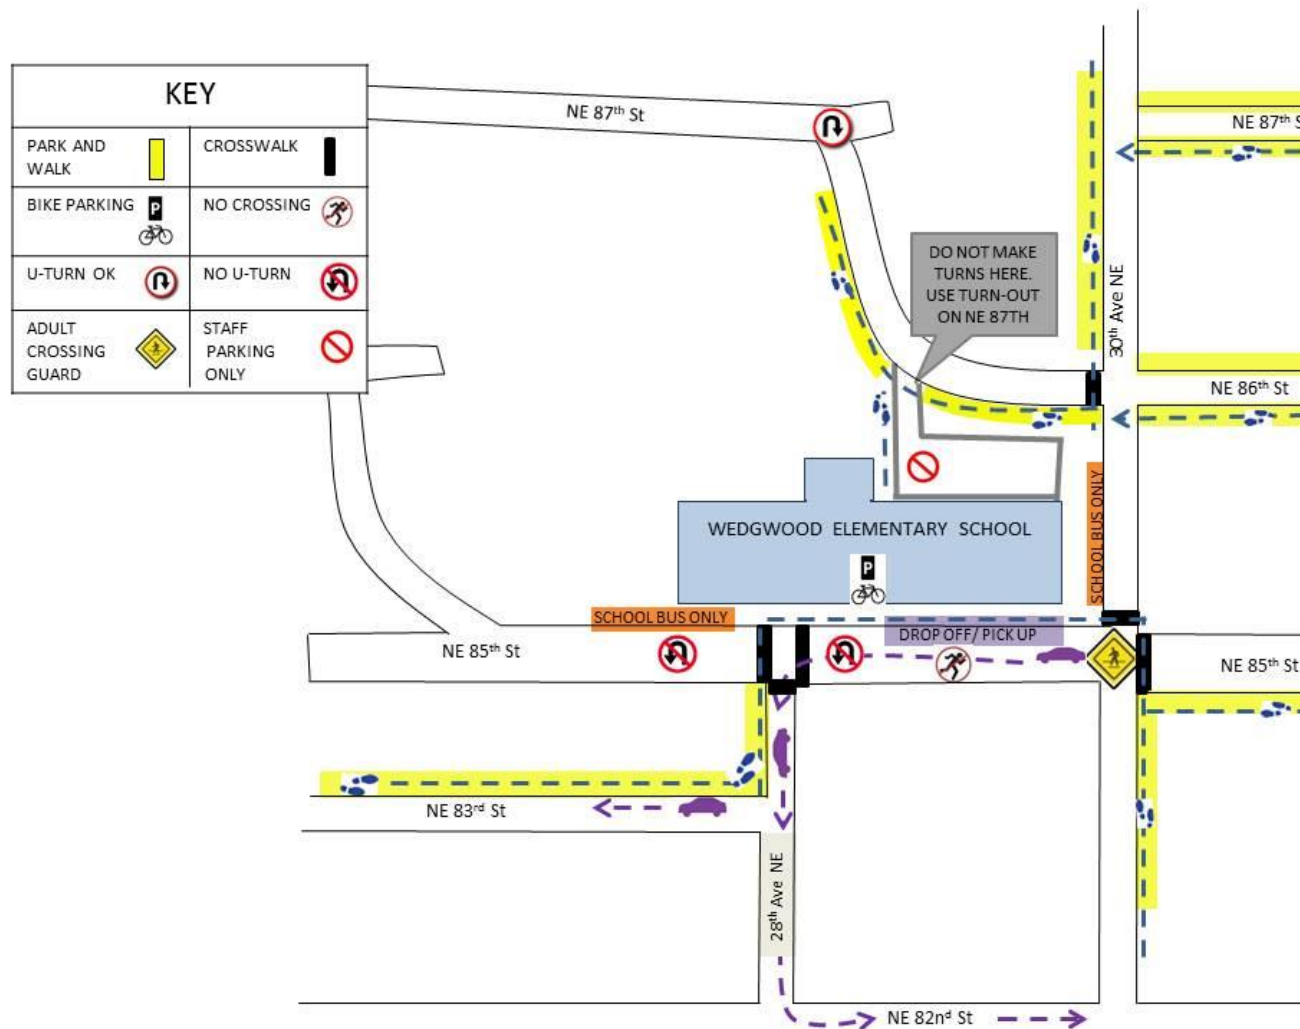

Wedgwood Elementary Safe Routes to School Student Arrival and Departure

This map shows the best places to walk, lock a bike, or park near school. It also shows the correct place to drop-off or pick-up students by car.

Please keep our students safe!

Follow these rules when you travel to and from school:

- DO** cross only at crosswalks and corners
- DO** find a legal parking space and walk in with your child
- DO** stay with your car at all times in the drop-off/pick-up area

DO NOT let children cross in the middle of a block

DO NOT use the **bus only** area

DO NOT make U-turns near school

DO NOT park in the drop-off/pick-up area

Thank you!

Wedgwood Elementary Safe Routes to School Student Arrival and Departure

This map shows the best places to walk, lock a bike, or park near school. It also shows the correct place to drop-off or pick-up students by car